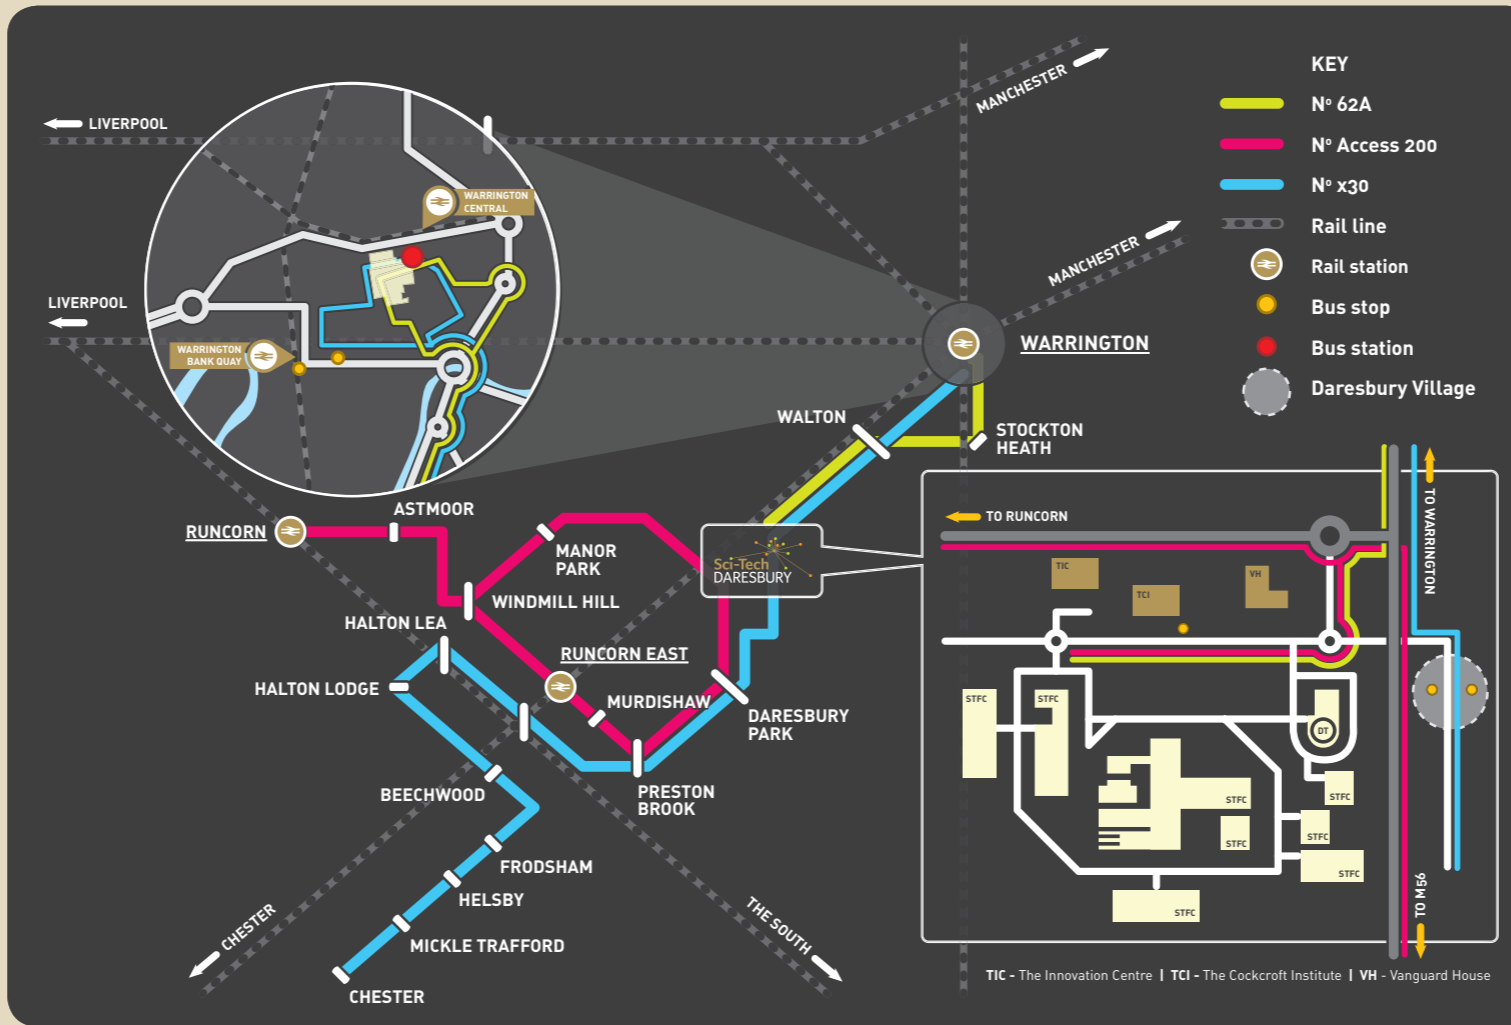

YOUR TRAVEL GUIDE

Where is Sci-Tech Daresbury?

Sci-Tech Daresbury is located close to junction 11 of the M56, between Runcorn and Warrington.

A key responsibility of the Sci-Tech Daresbury Travel Plan Coordinator is to try and ensure you are aware of the travel options available to the campus, and of the benefits of travelling by more sustainable forms of transport.

Access 200	From 06:08 until 19:11	every 30 mins
No 62A	Hourly in the peaks	every 60 mins
X30	From 07:18 until 17:42	every 60 mins

This service operates on a circulate route, linking Sci-Tech Daresbury to both Runcorn and Runcorn East railway stations. It operates along Runcorn's busways ensuring a fast and efficient service.

Operates between Warrington and Sci-Tech Daresbury, via Stockton Heath and Walton, linking to Warrington Central railway station. Service is operated by Halton Transport.

Operates between Warrington and Chester, via Daresbury Village and Runcorn. In Warrington it serves both Warrington Central and Warrington Bank Quay railway stations. The nearest stop is around a 10 minute walk away on Chester Road, next to the Ring O Bells pub. Service is operated by Arriva.

No matter where you are travelling from it is therefore likely that you would be able to link to at least one of these stations before jumping on one of the bus services which connect to the campus.

The four local railway stations are: